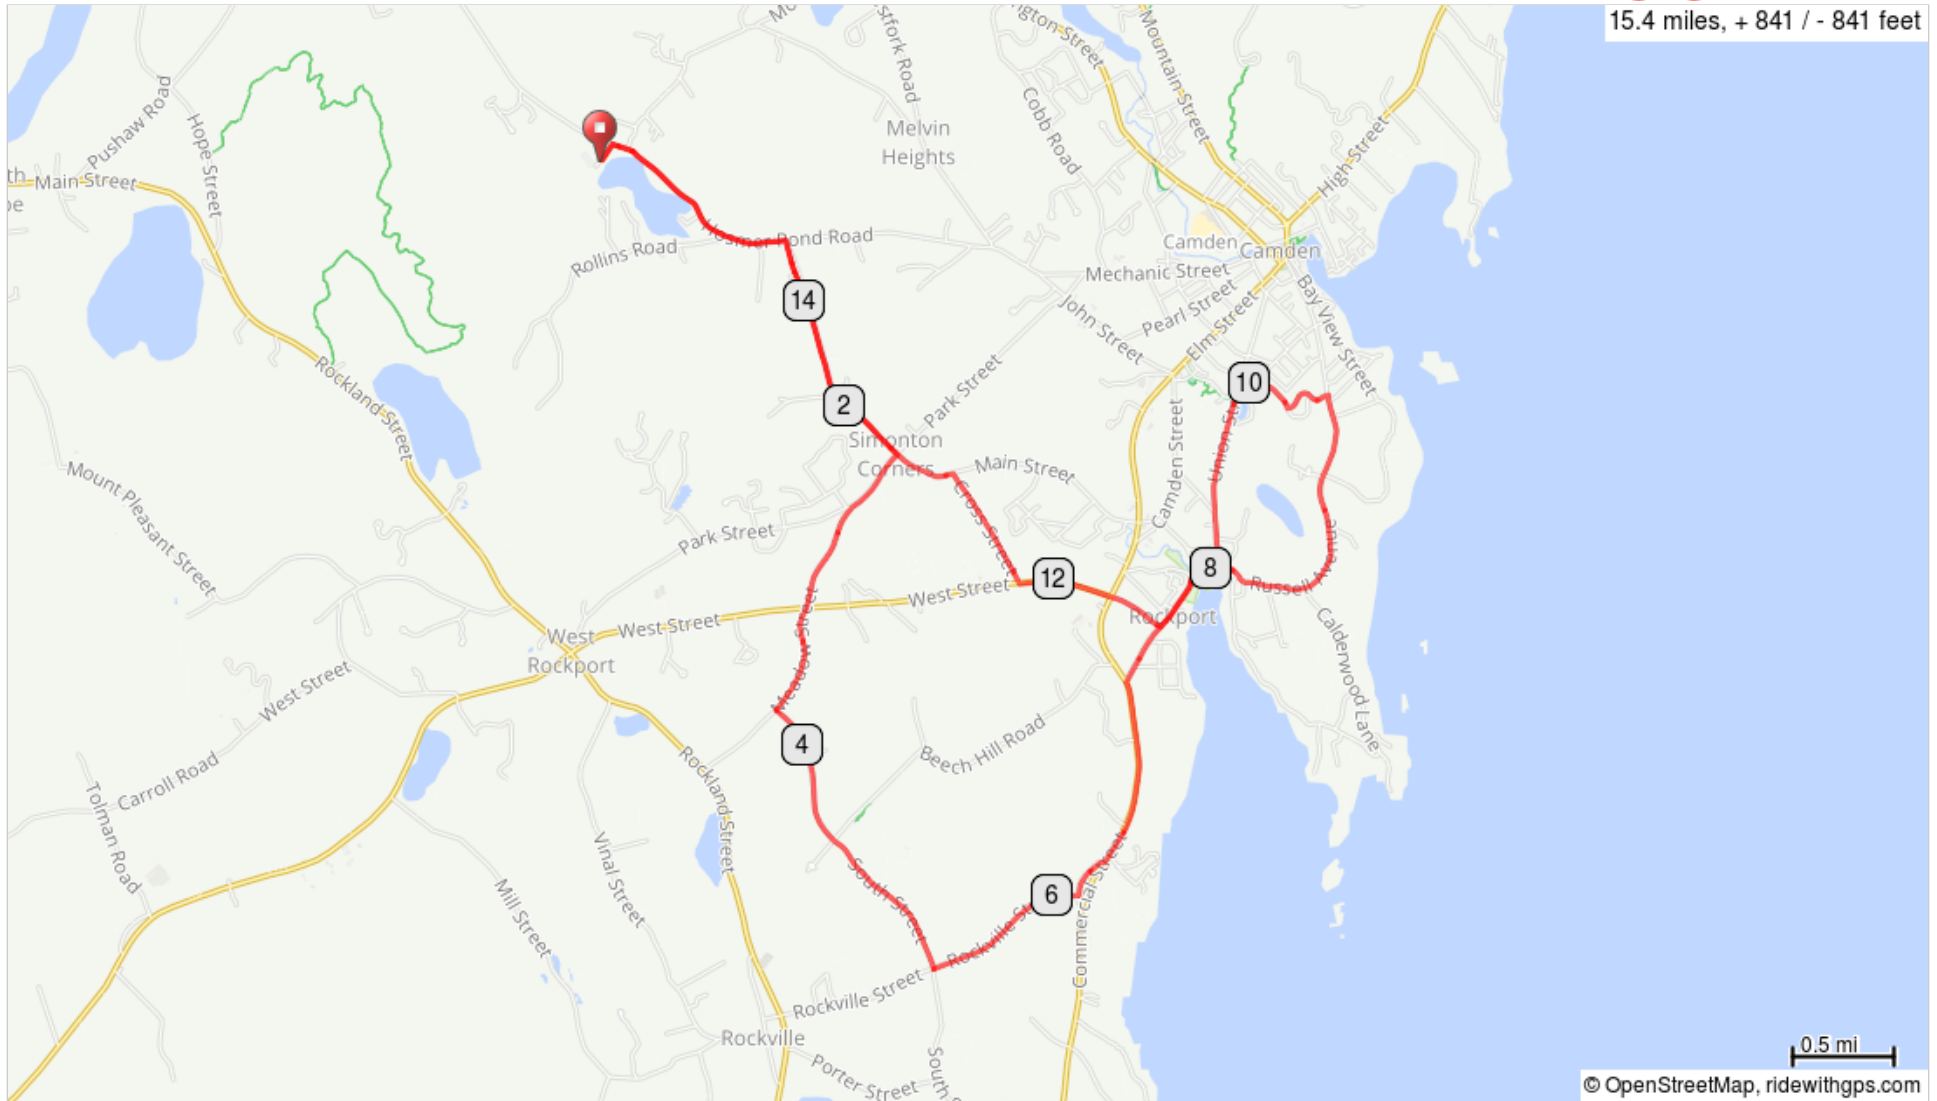

2017 Lobster Ride 15 Mile Route

15.4 miles, + 841 / - 841 feet

2017 Lobster Ride 15 Mile Route

Num	Dist	Prev	Type	Note	Next
1.	0.0	0.0	▶	Start of route	0.1
2.	0.1	0.1	➔	R onto Barnestown Rd	0.1
3.	0.2	0.1	⬆	Continue onto Hosmer Pond Rd	0.9
4.	1.1	0.9	➔	R onto Wiley Rd	0.4
5.	1.5	0.4	⬆	Continue onto Main St	0.8
6.	2.3	0.8	➔	R onto Park St	0.3
7.	2.7	0.3	⬅	Slight L onto Meadow St	1.1
8.	3.8	1.1	⬅	L onto South St	2.4
9.	6.1	2.4	⬅	L to stay on Rockville St	0.2
10.	6.3	0.2	⬅	L onto US-1 N	0.9
11.	7.3	0.9	➔	R onto Pascal Ave	0.7
12.	7.9	0.7	➔	R onto Main St	0.0
13.	8.0	0.0	⬅	L onto Central St	0.1
14.	8.1	0.1	⬆	Continue onto Russell Ave	0.8
15.	8.9	0.8	⬆	Continue onto Chestnut St	0.6
16.	9.5	0.6	⬅	L onto Greenfield Dr	0.3
17.	9.7	0.3	➔	R onto Linden Ln	0.2
18.	10.0	0.2	⬅	L onto Limerock St	0.2
19.	10.1	0.2	⬅	L onto Union St	0.8
20.	11.0	0.8	➔	R onto Central St	0.1
21.	11.1	0.1	➔	R onto Main St	0.0
22.	11.1	0.0	⬅	L onto Pascal Ave	0.3
23.	11.4	0.3	➔	R onto West St	0.7
24.	12.2	0.7	➔	R onto Cross St	0.6
25.	12.8	0.6	⬅	L onto Main St	1.1
26.	13.9	1.1	⬆	Continue onto Wiley Rd	0.4

13.9 miles. +704/-777 feet

Num	Dist	Prev	Type	Note	Next
27.	14.3	0.4	⬅	L onto Hosmer Pond Rd	0.9
28.	15.3	0.9	⬆	Continue onto Barnestown Rd	0.1
29.	15.4	0.1	⬅	L	0.1
30.	15.4	0.1	▣	End of route	0.0

1.5 miles. +42/-28 feet