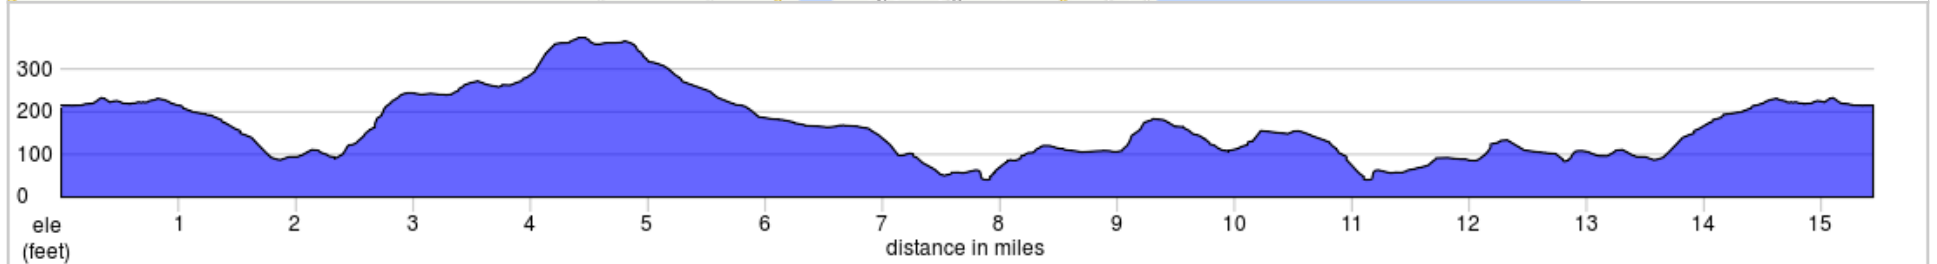

2017 Lobster Ride 15 Mile Route

15.4 miles, + 841 / - 841 feet

2017 Lobster Ride 15 Mile Route

Num	Dist	Prev	Type	Note	Next
1.	0.0	0.0	▶	Start of route	0.1
2.	0.1	0.1	➔	R onto Barnestown Rd	0.1
3.	0.2	0.1	⬆	Continue onto Hosmer Pond Rd	0.9
4.	1.1	0.9	➔	R onto Wiley Rd	0.4
5.	1.5	0.4	⬆	Continue onto Main St	0.8
6.	2.3	0.8	➔	R onto Park St	0.3
7.	2.7	0.3	⬅	Slight L onto Meadow St	1.1
8.	3.8	1.1	⬅	L onto South St	2.4
9.	6.1	2.4	⬅	L to stay on Rockville St	0.2
10.	6.3	0.2	⬅	L onto US-1 N	0.9
11.	7.3	0.9	➔	R onto Pascal Ave	0.7
12.	7.9	0.7	➔	R onto Main St	0.0
13.	8.0	0.0	⬅	L onto Central St	0.1
14.	8.1	0.1	⬆	Continue onto Russell Ave	0.8
15.	8.9	0.8	⬆	Continue onto Chestnut St	0.6
16.	9.5	0.6	⬅	L onto Greenfield Dr	0.3
17.	9.7	0.3	➔	R onto Linden Ln	0.2
18.	10.0	0.2	⬅	L onto Limerock St	0.2
19.	10.1	0.2	⬅	L onto Union St	0.8
20.	11.0	0.8	➔	R onto Central St	0.1
21.	11.1	0.1	➔	R onto Main St	0.0
22.	11.1	0.0	⬅	L onto Pascal Ave	0.3
23.	11.4	0.3	➔	R onto West St	0.7
24.	12.2	0.7	➔	R onto Cross St	0.6
25.	12.8	0.6	⬅	L onto Main St	1.1
26.	13.9	1.1	⬆	Continue onto Wiley Rd	0.4

13.9 miles. +704/-777 feet

Num	Dist	Prev	Type	Note	Next
27.	14.3	0.4	⬅	L onto Hosmer Pond Rd	0.9
28.	15.3	0.9	⬆	Continue onto Barnestown Rd	0.1
29.	15.4	0.1	⬅	L	0.1
30.	15.4	0.1	▣	End of route	0.0

1.5 miles. +42/-28 feet